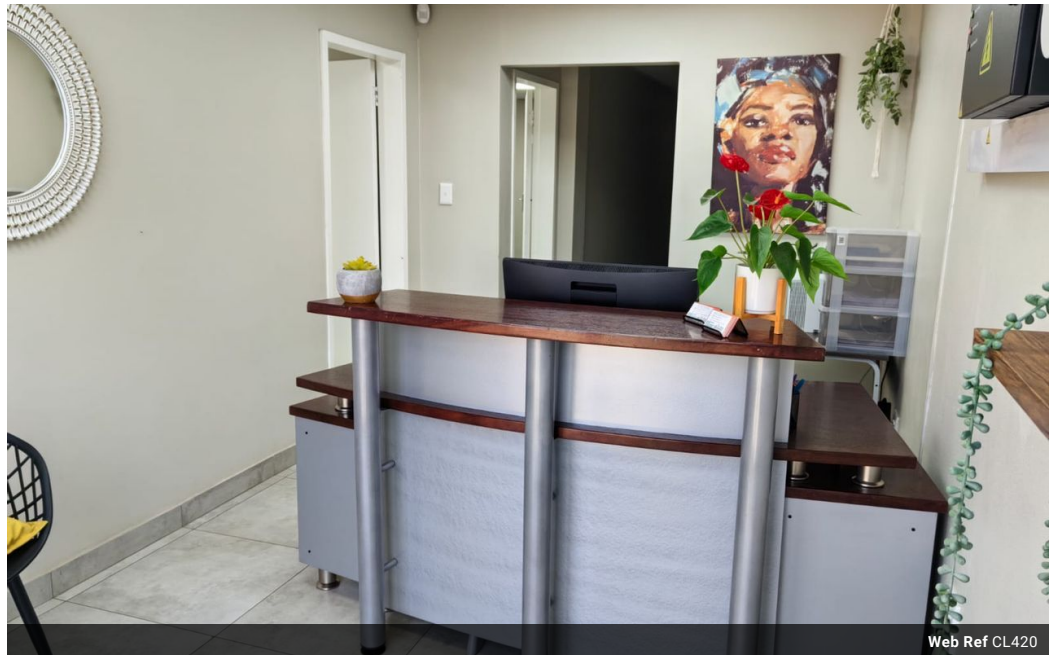

Cecilia Roux
076 954 2036
ceciliaroux01@gmail.com

Contact Matslosana (Klerksdorp)

018 4682707

59 Monica Avenue
Flamwood
Klerksdorp
2571

86m² Office To Let in Flamwood

Web Ref CL420