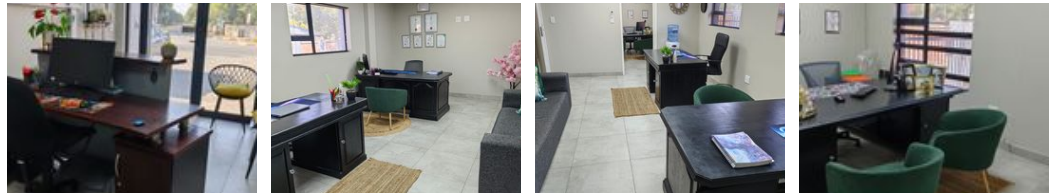

R116 per m²

Gross Monthly Rental R10,000 Excl. VAT

0 2

Office to rent in Flamwood

Modern Office Space with Boardroom and Parking

Discover a professional and convenient office space perfect for businesses seeking a functional and client-friendly environment. Located in a prime area, this office space is designed to accommodate both your team and visiting clients with ease.

Key Features:

Water is included in the rental amount. Prepaid electricity.

Spacious Office Area: The office space provides a well-lit, open-plan layout that can easily be customized to suit your team's needs, promoting productivity and collaboration.

Private Boardroom: Included is a dedicated boardroom, ideal for meetings, presentations, or conferences, offering privacy and a professional setting for important discussions.

Features

Zoning Commercial

Exterior
Open Parking Bays 2

Sizes
Floor Size 86m²