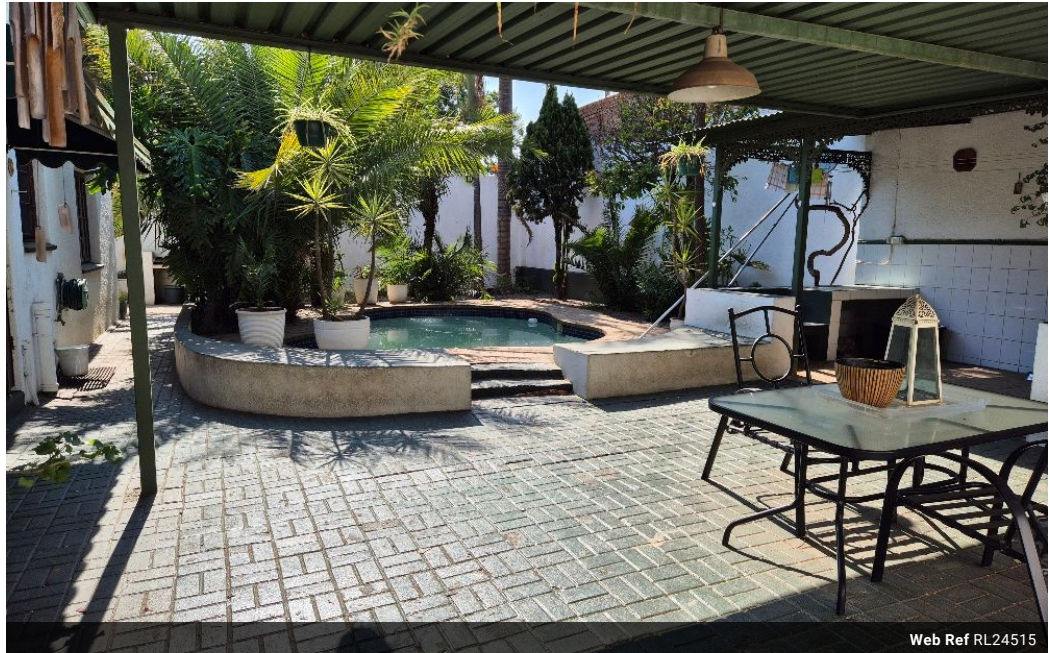

Verdi Van Rensburg
(Property Practitioner)
081 318 4388
verdi@threepercent.com

Christine Van Dyk
083 230 5777

christine@cvd-attorneys.com

Contact Jhb - Benoni

083 2305777

14 Polka Corner
Sunward Park
1459

R1,320,000

4 2

Monthly Bond Repayment R13,624.89
Calculated over 20 years at 11% with no deposit.

Transfer Costs R38,217.00 **Bond Costs** R27,105.00
These calculations are only a guide. Please ask your conveyancer for exact calculations.

Monthly Rates R961

Location! Location! Location! Beautiful Spacious 4 Bedroom Family Home nestled in Benoni Central

Dreams do come true! Here is the perfect recipe for a happy family! Special Family Home made to perfection!

Spacious 4 Bedroom Family Home with 2 charming bathrooms.

The home is beautifully and proudly maintained. Perfect to raise your family and call your home!

This beautiful home is perfectly positioned in Benoni Central, close to schools, walking distance to hospital, shopping centres and has easy access to the highway.

This charming home offers a spacious entrance hall with laminated flooring, leading to a spacious open plan family room. The perfect place to entertain friends and family. The family room overlooks the swimming pool, the perfect place to entertain family and friends.

The kitchen is perfectly designed! The lovely spacious kitchen has ample cupboard space, hob and oven and has space for a fridge. There is...

Features

Pets Allowed		Exterior		Sizes	
	Yes	Carports / Parkings	4	Land Size	595m²
Interior		Security	No		
Bedrooms	4	Pool	Yes		
Bathrooms	2	Views	False		
Kitchens	1				
Recep. Rooms	2				
Furnished	No