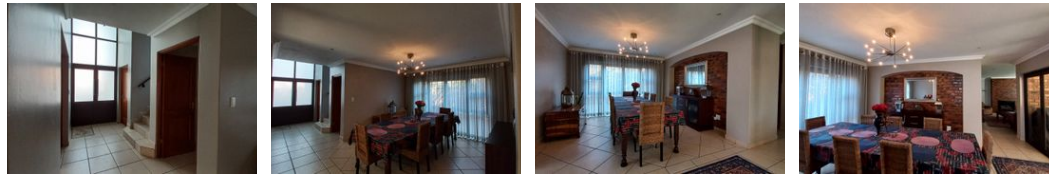

Web Ref RL22836