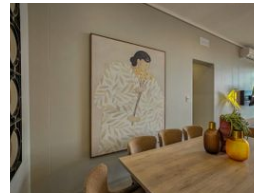

R29,000 pm

Lease Period None Availability Immediately Deposit - Annual Escalation -

3 3 2

3 Bedroom Flat To Let in Ascend To Midstream, Midstream Estate

AVAILABLE FROM 25 APRIL 2025!

Experience the epitome of modern living in this spacious 3-bedroom SECOND FLOOR apartment, where stunning views create a serene backdrop for your daily life. Enjoy the convenience of two secure lock-up garages and state-of-the-art amenities that cater to your every need. This contemporary oasis seamlessly combines comfort and style, making it the perfect retreat in the heart of the city.

Just move in and put your feet up...

Please note that the photos displayed are of a professionally staged apartment and may differ from the actual unit. We encourage you to schedule a viewing to see the space in person, so please contact me TODAY to make an appointment.

ACCOMMODATION INCLUDES:

- Luxurious main bedroom with en-suite bathroom, twin basins, and double shower.
- Spacious second bedroom...

Features

Pets Allowed		Exterior		Sizes	
	Yes	Garages	2	Floor Size	199m²
Interior		Security	No		
Bedrooms	3	Pool	No		
Bathrooms	3				
Kitchens	1