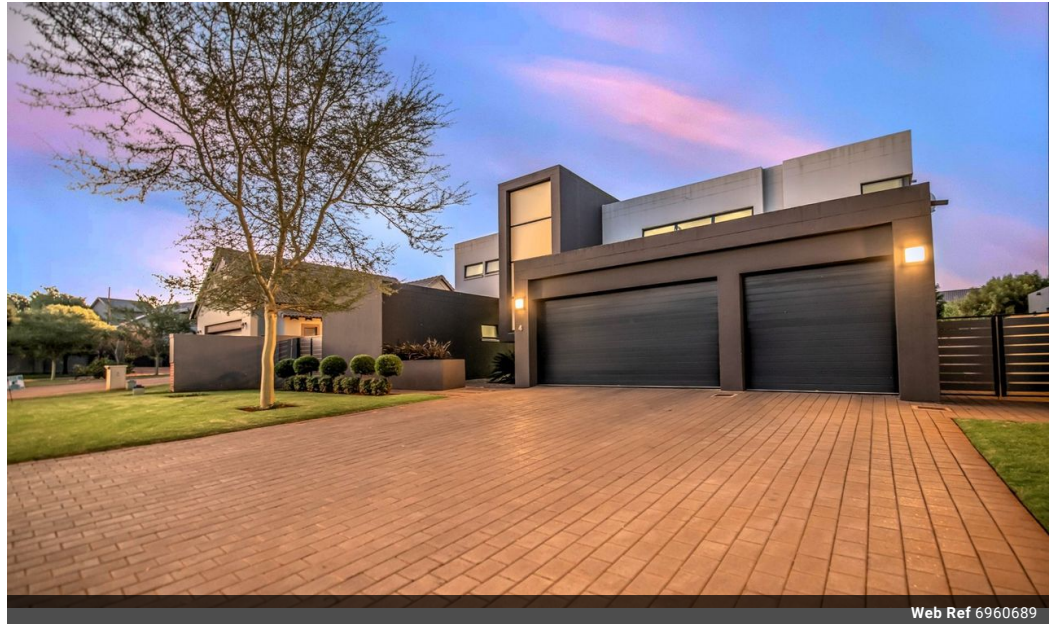

Carolyn Singer
0714476300
carolyn@mythreepercent.com

Contact Centurion - Highveld, Eco
Park & Midstream Estates

012 6644113

Units 23 & 24 Norma Jean Square
244 Jean Avenue
Centurion
0157

4 Bedroom House To Let in Midstream Estate

Web Ref 6960689

R50,000 pm

Monthly Levy R2,133   **Monthly Rates** R3,982   **Lease Period** None
Availability 01 Jun 2025   **Deposit** -   **Annual Escalation** -

4   4.5   3

4 Bedroom House To Let in Midstream Estate

EXCLUSIVE MANDATE: Experience modern architectural elegance in this sophisticated 4-bedroom sanctuary nestled alongside a lush greenbelt, offering a serene escape from the urban bustle. Entertain in style with a stunning pool and expansive outdoor entertainment area, perfect for gatherings with family and friends. Conveniently located near top-rated schools and a vibrant shopping center, this residence harmonizes contemporary luxury with practicality for an idyllic lifestyle.

Available to view from 30 April
Available from 1 June 2025.

Please don't hesitate to contact me TODAY to schedule an appointment to view this stunning property. Be sure to Watch the included full-HD video

ACCOMMODATION INCLUDES:

GROUND FLOOR:

- Double glass door entrance.
- Open plan living, dining, and kitchen area.
- Stunning

Features

Interior

Bedrooms 4
Bathrooms 4.5

Exterior

Garages 3
Security No
Dom. Accom. 1
Pool Yes

Sizes

Floor Size 355m²
Land Size 750m²