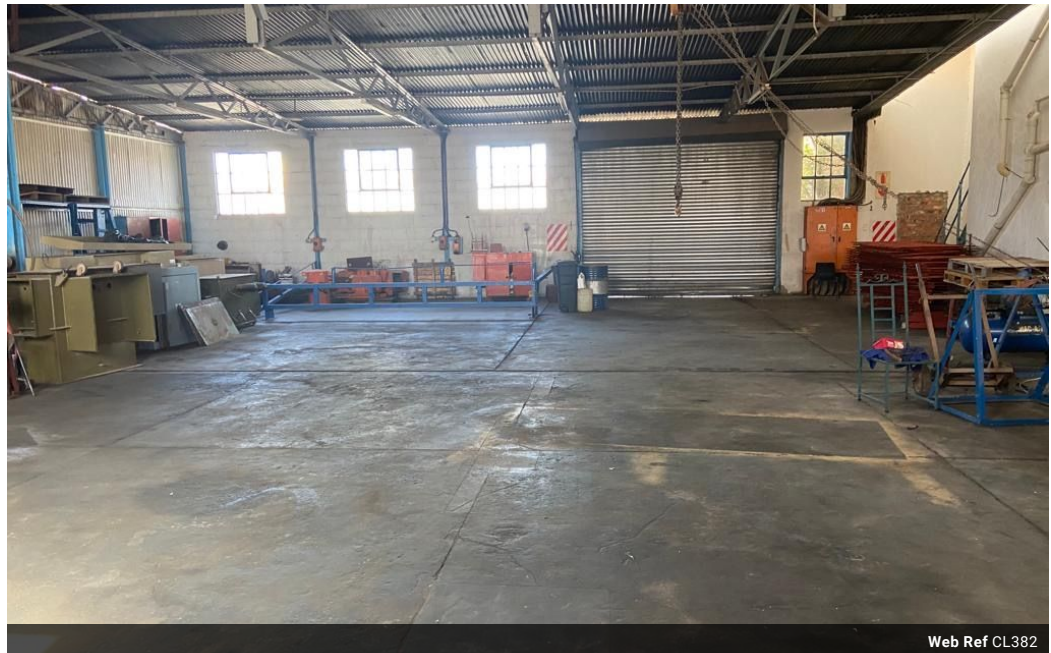

Amanda Van der Merwe
082 335 0405
amandapix@icloud.com

Contact Matslosana (Klerksdorp)

018 4682707

59 Monica Avenue
Flamwood
Klerksdorp
2571

Web Ref CL382

R18,000 per m²

Gross Monthly Rental R18,000 Excl. VAT

0 0

1800 sqm Warehouse for rental

Features

Zoning Industrial

Sizes

Floor Size 1,800m²