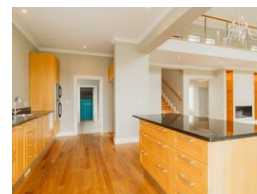

R8,500,000

4 3 2

Monthly Bond Repayment R87,736.01

Calculated over 20 years at 11% with no deposit.

Transfer Costs R810,214.00 **Bond Costs** R80,035.00

These calculations are only a guide. Please ask your conveyancer for exact calculations.

Monthly Levy R2,930 **Monthly Rates** R2,300

4 Bedroom house for sale in Kingswood Golf Estate in George

Nestled within George's prestigious Kingswood Golf Estate, we are excited to present this expansive home, offering breathtaking views and abundant natural light throughout the day. This versatile, low-maintenance property is ideal for entertaining family and friends, with ample space for overnight guests to stay comfortably. Frameless stacking doors and large windows allow natural light in and seamlessly connect the interior to the garden, golf course, and stunning mountain vistas.

The open-plan living area features a custom-built hardwood wall unit and flows effortlessly through multiple double doors onto a spacious wooden deck. An enclosed braai room with a built-in braai leads out to the swimming pool, which is protected by an automated wooden deck cover, ensuring a safe environment for children and pets.

The luxurious...

Features

Pets Allowed Yes

Interior

Bedrooms	4
Bathrooms	3
Kitchens	1
Recep. Rooms	3
Studies	1
Furnished	No

Exterior

Garages	2
Carports / Parkings	2
Security	Yes
Pool	Yes
Views	True

Sizes

Floor Size	420m²
Land Size	840m²