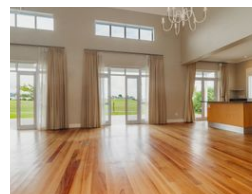

R8,500,000

4 3 2

Monthly Bond Repayment R87,736.01

Calculated over 20 years at 11% with no deposit.

Transfer Costs R810,214.00 **Bond Costs** R80,035.00

These calculations are only a guide. Please ask your conveyancer for exact calculations.

Monthly Levy R2,930 **Monthly Rates** R2,300

4 Bedroom house for sale in Kingswood Golf Estate in George

Nestled within George's prestigious Kingswood Golf Estate, we are excited to present this expansive home, offering breathtaking views and abundant natural light throughout the day. This versatile, low-maintenance property is ideal for entertaining family and friends, with ample space for overnight guests to stay comfortably. Frameless stacking doors and large windows allow natural light in and seamlessly connect the interior to the garden, golf course, and stunning mountain vistas.

The open-plan living area features a custom-built hardwood wall unit and flows effortlessly through multiple double doors onto a spacious wooden deck. An enclosed braai room with a built-in braai leads out to the swimming pool, which is protected by an automated wooden deck cover, ensuring a safe environment for children and pets.

The luxurious...

Features

Pets Allowed Yes

Interior

Bedrooms	4
Bathrooms	3
Kitchens	1
Recep. Rooms	3
Studies	1
Furnished	No

Exterior

Garages	2
Carports / Parkings	2
Security	Yes
Pool	Yes
Views	True

Sizes

Floor Size	420m²
Land Size	840m²