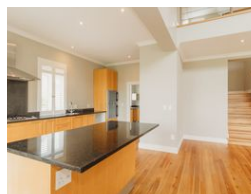

R8,500,000

4 3 2

Monthly Bond Repayment R87,736.01

Calculated over 20 years at 11% with no deposit.

Transfer Costs R810,214.00 **Bond Costs** R80,035.00

These calculations are only a guide. Please ask your conveyancer for exact calculations.

Monthly Levy R2,930 **Monthly Rates** R2,300

4 Bedroom house for sale in Kingswood Golf Estate in George

Nestled within George's prestigious Kingswood Golf Estate, we are excited to present this expansive home, offering breathtaking views and abundant natural light throughout the day. This versatile, low-maintenance property is ideal for entertaining family and friends, with ample space for overnight guests to stay comfortably. Frameless stacking doors and large windows allow natural light in and seamlessly connect the interior to the garden, golf course, and stunning mountain vistas.

The open-plan living area features a custom-built hardwood wall unit and flows effortlessly through multiple double doors onto a spacious wooden deck. An enclosed braai room with a built-in braai leads out to the swimming pool, which is protected by an automated wooden deck cover, ensuring a safe environment for children and pets.

The luxurious...

Features

Pets Allowed Yes

Interior

Bedrooms	4
Bathrooms	3
Kitchens	1
Recep. Rooms	3
Studies	1
Furnished	No

Exterior

Garages	2
Carports / Parkings	2
Security	Yes
Pool	Yes
Views	True

Sizes

Floor Size	420m²
Land Size	840m²