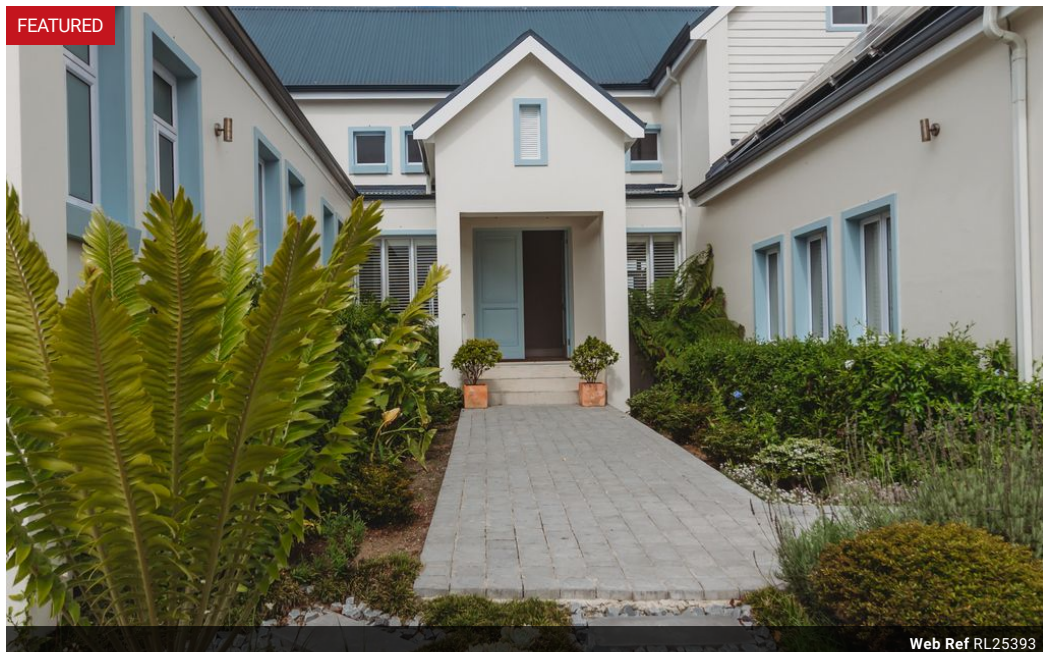

Jenny Geldenhuys
060 408 5560
jengelhuys@gmail.com

Contact Klerksdorp - Botha &
Botha Attorneys Inc.

018 4682707

59 Monica Avenue
Flamwood
Klerksdorp
2571

Web Ref RL25393

R8,500,000

4 3 2

Monthly Bond Repayment R87,736.01

Calculated over 20 years at 11% with no deposit.

Transfer Costs R810,214.00 **Bond Costs** R80,035.00

These calculations are only a guide. Please ask your conveyancer for exact calculations.

Monthly Levy R2,930 **Monthly Rates** R2,300

4 Bedroom house for sale in Kingswood Golf Estate in George

Nestled within George's prestigious Kingswood Golf Estate, we are excited to present this expansive home, offering breathtaking views and abundant natural light throughout the day. This versatile, low-maintenance property is ideal for entertaining family and friends, with ample space for overnight guests to stay comfortably. Frameless stacking doors and large windows allow natural light in and seamlessly connect the interior to the garden, golf course, and stunning mountain vistas.

The open-plan living area features a custom-built hardwood wall unit and flows effortlessly through multiple double doors onto a spacious wooden deck. An enclosed braai room with a built-in braai leads out to the swimming pool, which is protected by an automated wooden deck cover, ensuring a safe environment for children and pets.

The luxurious...

Features

Pets Allowed Yes

Interior

Bedrooms	4
Bathrooms	3
Kitchens	1
Recep. Rooms	3
Studies	1
Furnished	No

Exterior

Garages	2
Carports / Parkings	2
Security	Yes
Pool	Yes
Views	True

Sizes

Floor Size	420m²
Land Size	840m²