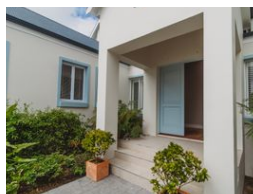

R8,500,000

4 3 2

Monthly Bond Repayment R87,736.01

Calculated over 20 years at 11% with no deposit.

Transfer Costs R810,214.00 **Bond Costs** R80,035.00

These calculations are only a guide. Please ask your conveyancer for exact calculations.

Monthly Levy R2,930 **Monthly Rates** R2,300

4 Bedroom house for sale in Kingswood Golf Estate in George

Nestled within George's prestigious Kingswood Golf Estate, we are excited to present this expansive home, offering breathtaking views and abundant natural light throughout the day. This versatile, low-maintenance property is ideal for entertaining family and friends, with ample space for overnight guests to stay comfortably. Frameless stacking doors and large windows allow natural light in and seamlessly connect the interior to the garden, golf course, and stunning mountain vistas.

The open-plan living area features a custom-built hardwood wall unit and flows effortlessly through multiple double doors onto a spacious wooden deck. An enclosed braai room with a built-in braai leads out to the swimming pool, which is protected by an automated wooden deck cover, ensuring a safe environment for children and pets.

The luxurious...

Features

Pets Allowed Yes

Interior

Bedrooms	4
Bathrooms	3
Kitchens	1
Recep. Rooms	3
Studies	1
Furnished	No

Exterior

Garages	2
Carports / Parkings	2
Security	Yes
Pool	Yes
Views	True

Sizes

Floor Size	420m²
Land Size	840m²