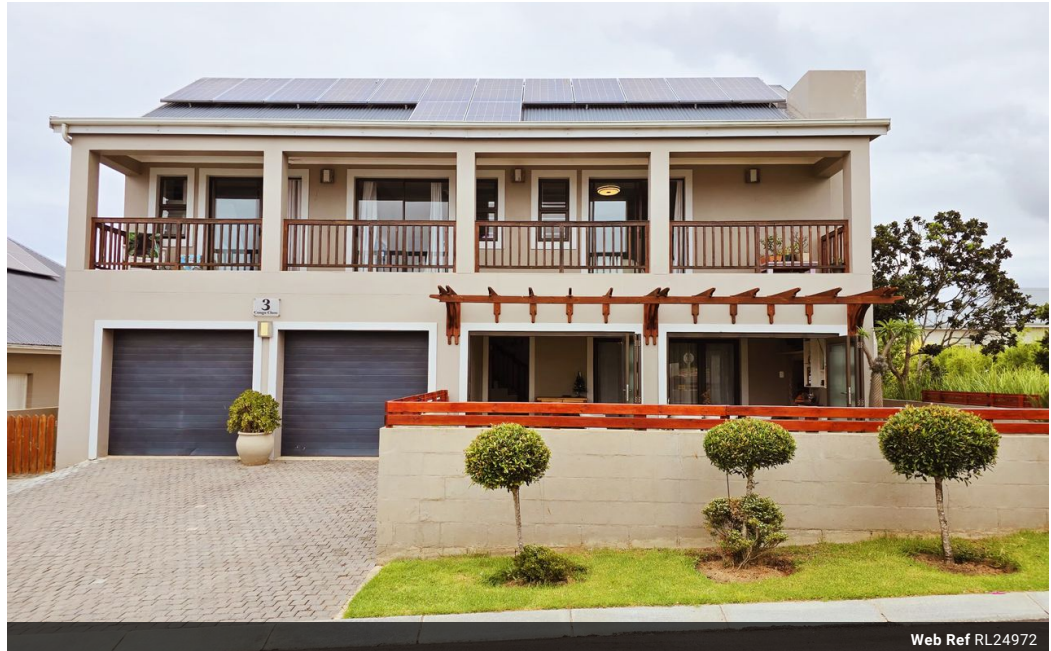

Jenny Geldenhuys
060 408 5560
jengeldhuys@gmail.com

Contact Klerksdorp - Botha &
Botha Attorneys Inc.

018 4682707

59 Monica Avenue
Flamwood
Klerksdorp
2571

Web Ref RL24972

R4,450,000

3 2.5 2

Monthly Bond Repayment R45,932.38

Calculated over 20 years at 11% with no deposit.

Transfer Costs R337,509.00 **Bond Costs** R57,265.00

These calculations are only a guide. Please ask your conveyancer for exact calculations.

Monthly Levy R1,500 **Monthly Rates** R2,800

3 Bedroom House for Sale in Kraaibosch Country Estate

Modern 3-Bedroom Home in Kraaibosch Country Estate

Experience contemporary living in this beautiful double-story home, located in the sought-after Kraaibosch Country Estate in George. With 3 bedrooms and 2.5 bathrooms, this property is designed for comfort and practicality, making it ideal for families or anyone seeking a secure, tranquil lifestyle.

Upstairs, you'll find three generously sized bedrooms. The main bedroom features an ensuite bathroom, offering a private sanctuary, while the other two bedrooms share a full bathroom, perfect for children or guests.

The ground floor boasts an open-plan layout, seamlessly connecting the lounge, dining area, and sleek modern kitchen. Large windows flood the space with natural light, creating a warm and inviting ambiance. Adjacent to the dining area is an enclosed space currently...

Features

Pets Allowed Yes

Interior

Bedrooms	3
Bathrooms	2.5
Kitchens	1
Recep. Rooms	2
Studies	0.5
Furnished	No

Exterior

Garages	2
Carports / Parkings	2
Security	Yes
Pool	No
Views	True

Sizes

Floor Size	265m²
Land Size	391m²